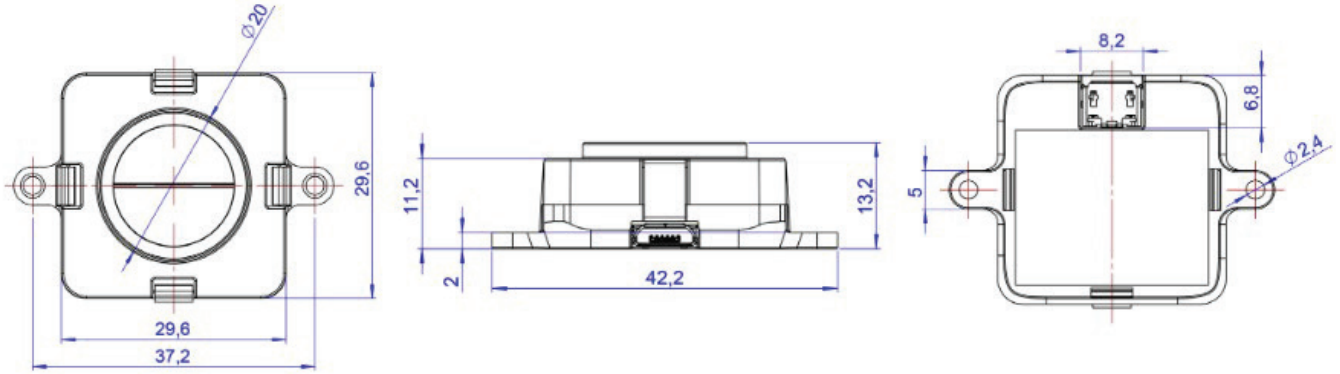

Small and discreet, the sensor offers vertical and horizontal mounting options. With a 0.05m to 1.7m detection range, the sensor is ideal for measuring people flow in corridors and allows integration in door frames, furniture and Point of Sale assets.

Applications

Monitor pedestrian access and flow

Retail Point of Sale analytics

Staff deployment planning

Technical specifications

Product Code	TR-EVO-PPC-USB TR-EVO-PPC-UART
Performance	
Detection Principle	Infrared Time-of-Flight
Light Source Wavelength	940 nm
Use Environment	Indoor
Field of View	27°
Electronics	
Supply Voltage	5V DC +/-5%
Current Consumption Average	50 mA
Initialization Time	< 1 s
Communication	
Serial Interface	USB 2.0 Micro-B UART, +3.3V level, 115200,8,1, None
Visual Notification	3 x LEDs (built-in backboards)
Mechanical data	
Dimensions	42 x 30 x 13 mm (incl. backboard)
Weight	9 g (incl. backboard)
Operating Temperature	-20° C to 75° C
Housing Material	ABS
Mounting Style	2 holes for M2 screws
Type of Connection	USB Backboard: USB 2.0 Micro-B I2C/UART Backboard: DF13-7p connector
Operation	
Mode	Bidirectional People Counting
Output	Count of the number of people passing by the sensor via three metrics: People Inside (People inside = People In - People Out), People In and People Out
Range - Horizontal Mounting	~ 0.05 m to 1.5 m
Range - Vertical Mounting	~ 2.0 m to 2.5 m
Update Rate	25 Hz
Conformity	
Reference Standard	CE, RoHS

Dimensions

Installation

Back panel

Front panel

Have any questions? Contact us today!