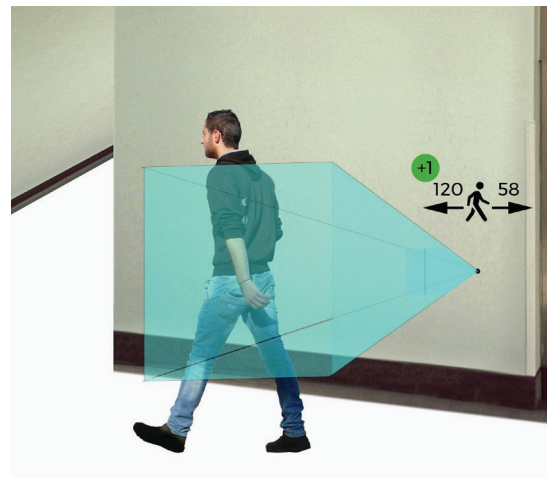

TERABEE

TeraRanger Evo People Counter

The ability to measure pedestrian or customer flow with a bidirectional people traffic counter has applications across many sectors including retail, hospitality and events, to name a few. Evo People Counter achieves this in one compact and easy to integrate ToF sensor.

Small and discreet, the sensor offers vertical and horizontal mounting options. With a 0.05m to 1.7m detection range, the sensor is ideal for measuring people flow in corridors and allows integration in door frames, furniture and Point of Sale assets.

Registering the number of people who have passed by and also their direction of travel extends applications beyond people counting, facilitating an understanding of the way people flow within and around a space.

Applications

Monitor pedestrian access and flow

Retail Point of Sale analytics

Staff deployment planning

Technical specifications

Product Code	TR-EVO-PPC-USB TR-EVO-PPC-UART
Performance	
Detection Principle	Infrared Time-of-Flight
Light Source Wavelength	940 nm
Use Environment	Indoor
Field of View	27°
Electronics	
Supply Voltage	5V DC +/-5%
Current Consumption Average	50 mA
Initialization Time	< 1 s
Communication	
Serial Interface	USB 2.0 Micro-B UART, +3.3V level, 115200,8,1, None
Visual Notification	3 x LEDs (built-in backboards)
Mechanical data	
Dimensions	42 x 30 x 13 mm (incl. backboard)
Weight	9 g (incl. backboard)
Operating Temperature	-20° C to 75° C
Housing Material	ABS
Mounting Style	2 holes for M2 screws
Type of Connection	USB Backboard: USB 2.0 Micro-B I2C/UART Backboard: DF13-7p connector
Operation	
Mode	Bidirectional People Counting
Output	Count of the number of people passing by the sensor via three metrics: People Inside (People inside = People In - People Out), People In and People Out
Range - Horizontal Mounting	~ 0.05 m to 1.5 m
Range - Vertical Mounting	~ 2.0 m to 2.5 m
Update Rate	25 Hz
Conformity	
Reference Standard	CE, RoHS